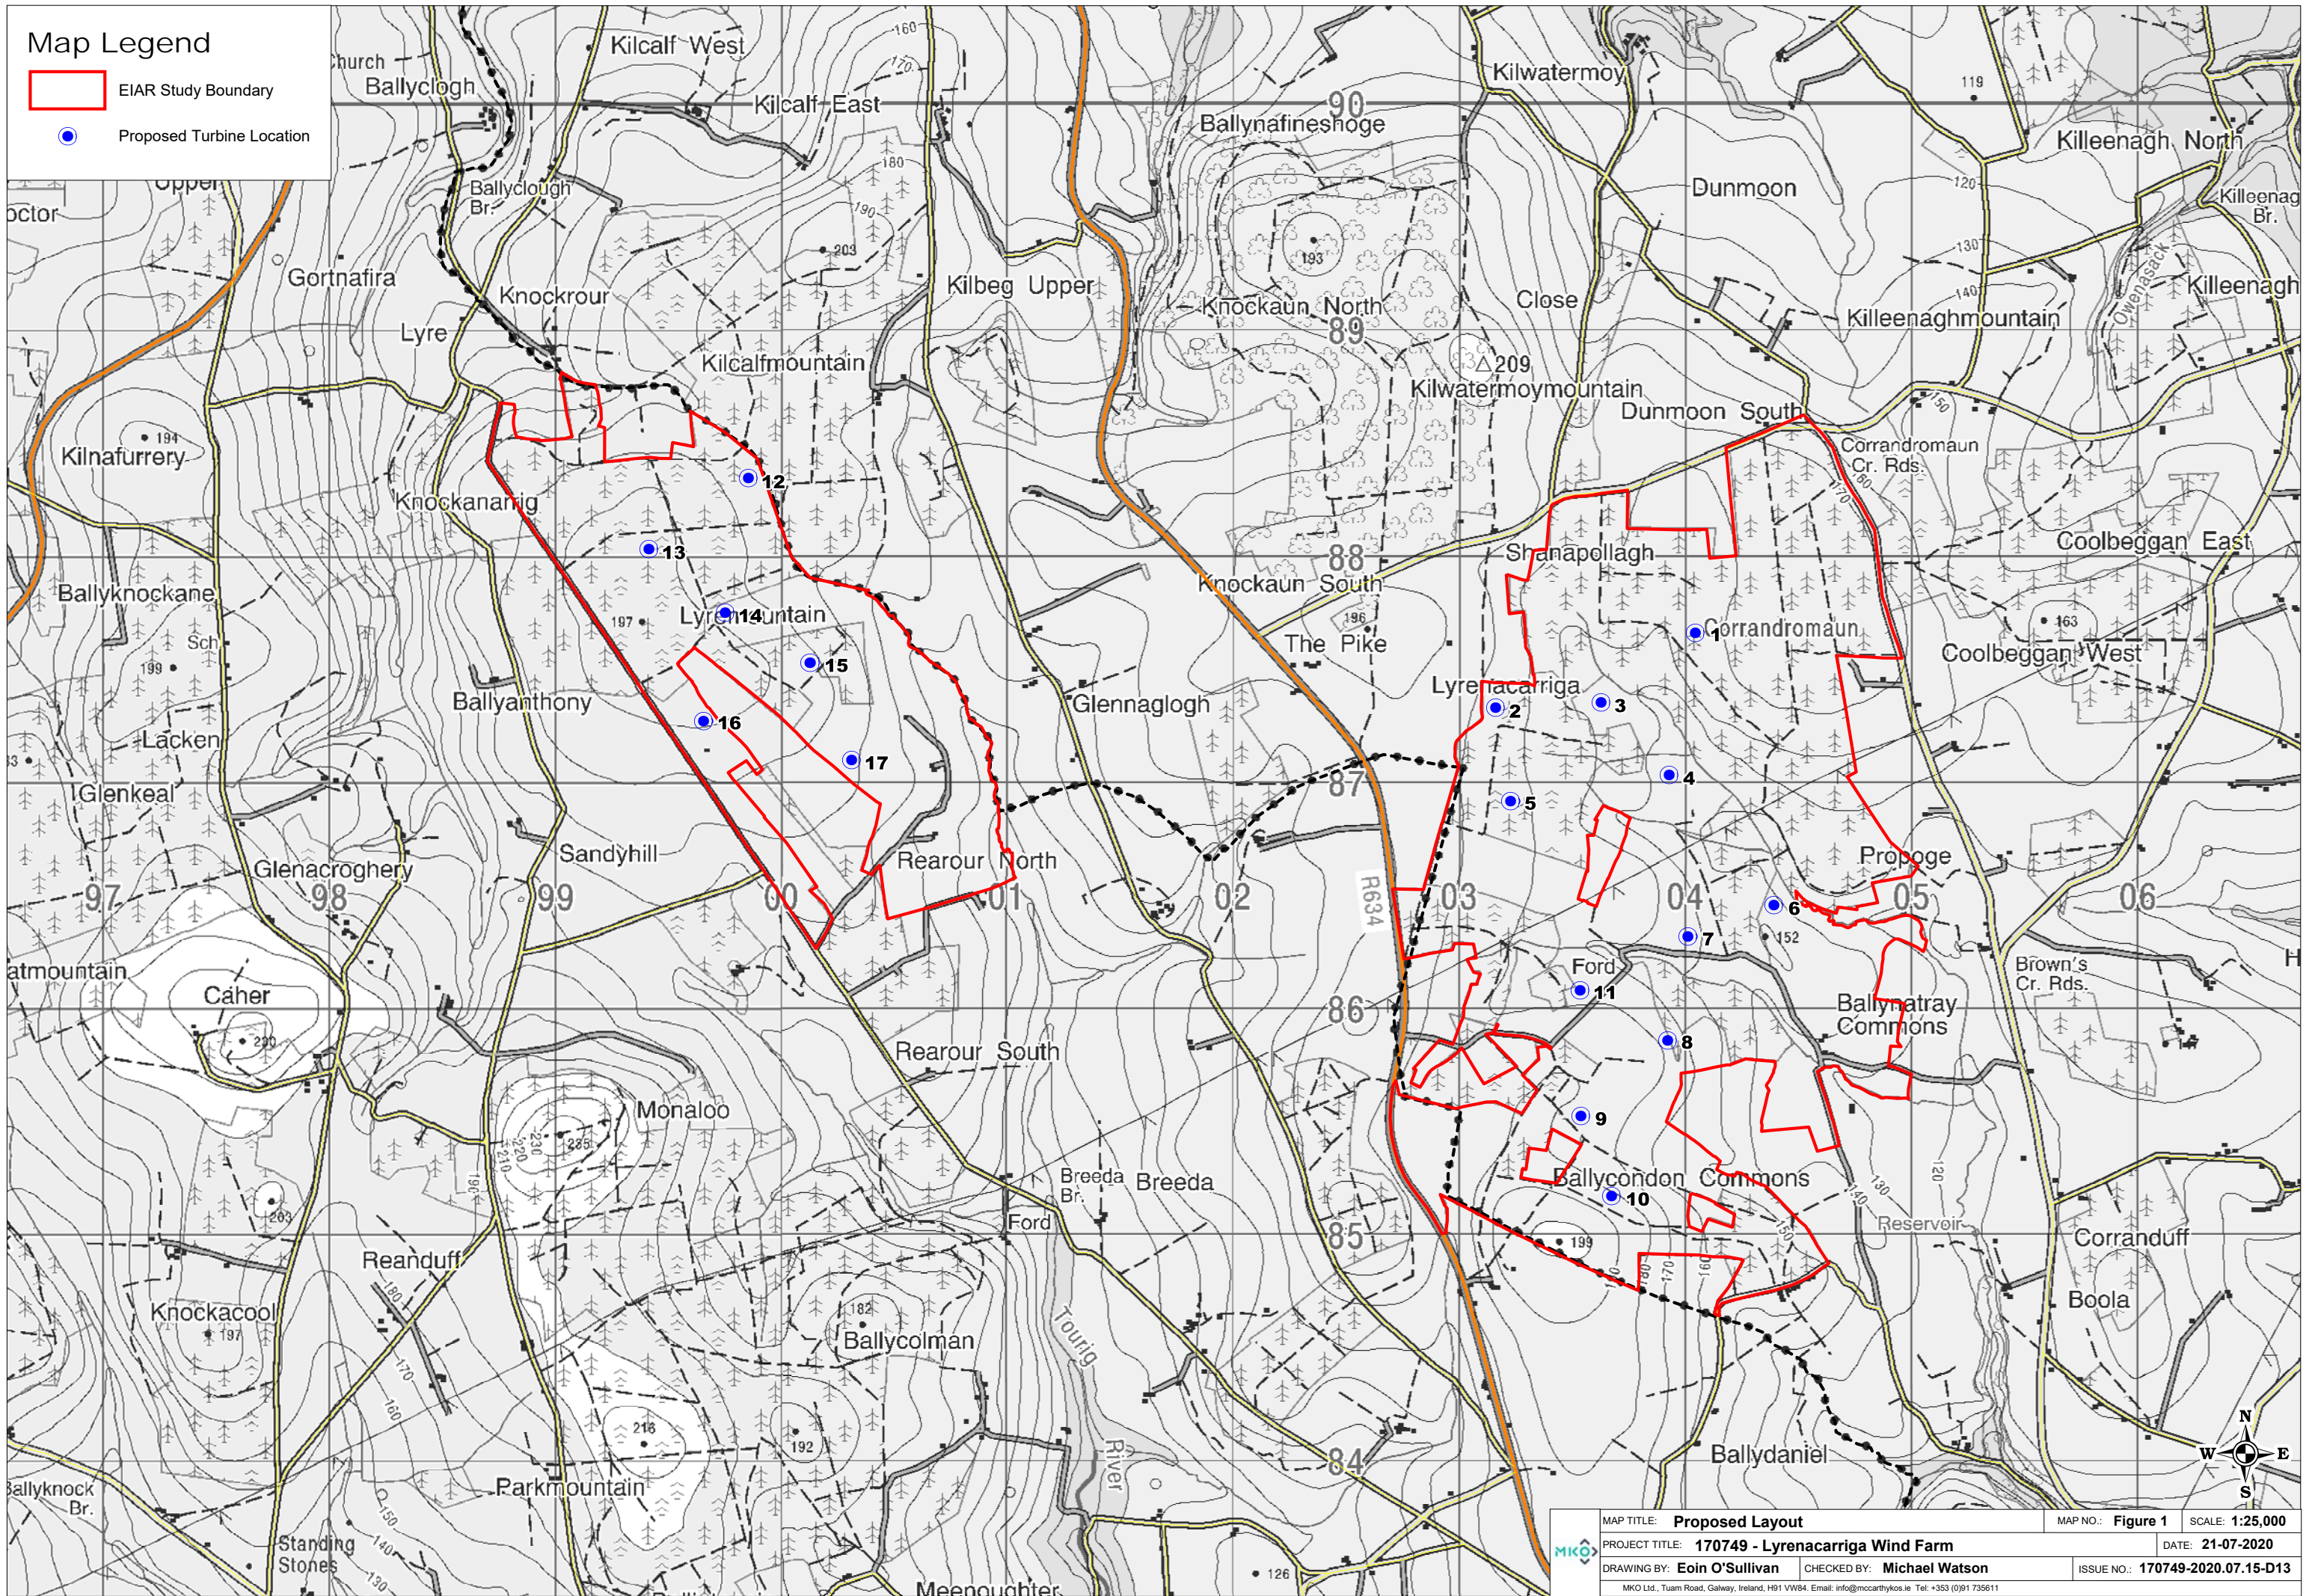

Map Legend

-  EIAR Study Boundary
-  Proposed Turbine Location

MAP TITLE: Proposed Layout	MAP NO.: Figure 1	SCALE: 1:25,000
PROJECT TITLE: 170749 - Lyrenacarriga Wind Farm	DATE: 21-07-2020	
DRAWING BY: Eoin O'Sullivan	CHECKED BY: Michael Watson	ISSUE NO.: 170749-2020.07.15-D13
MKO Ltd., Tuam Road, Galway, Ireland, H91 VW84. Email: info@mkcarthykos.ie Tel: +353 (0)91 735611		