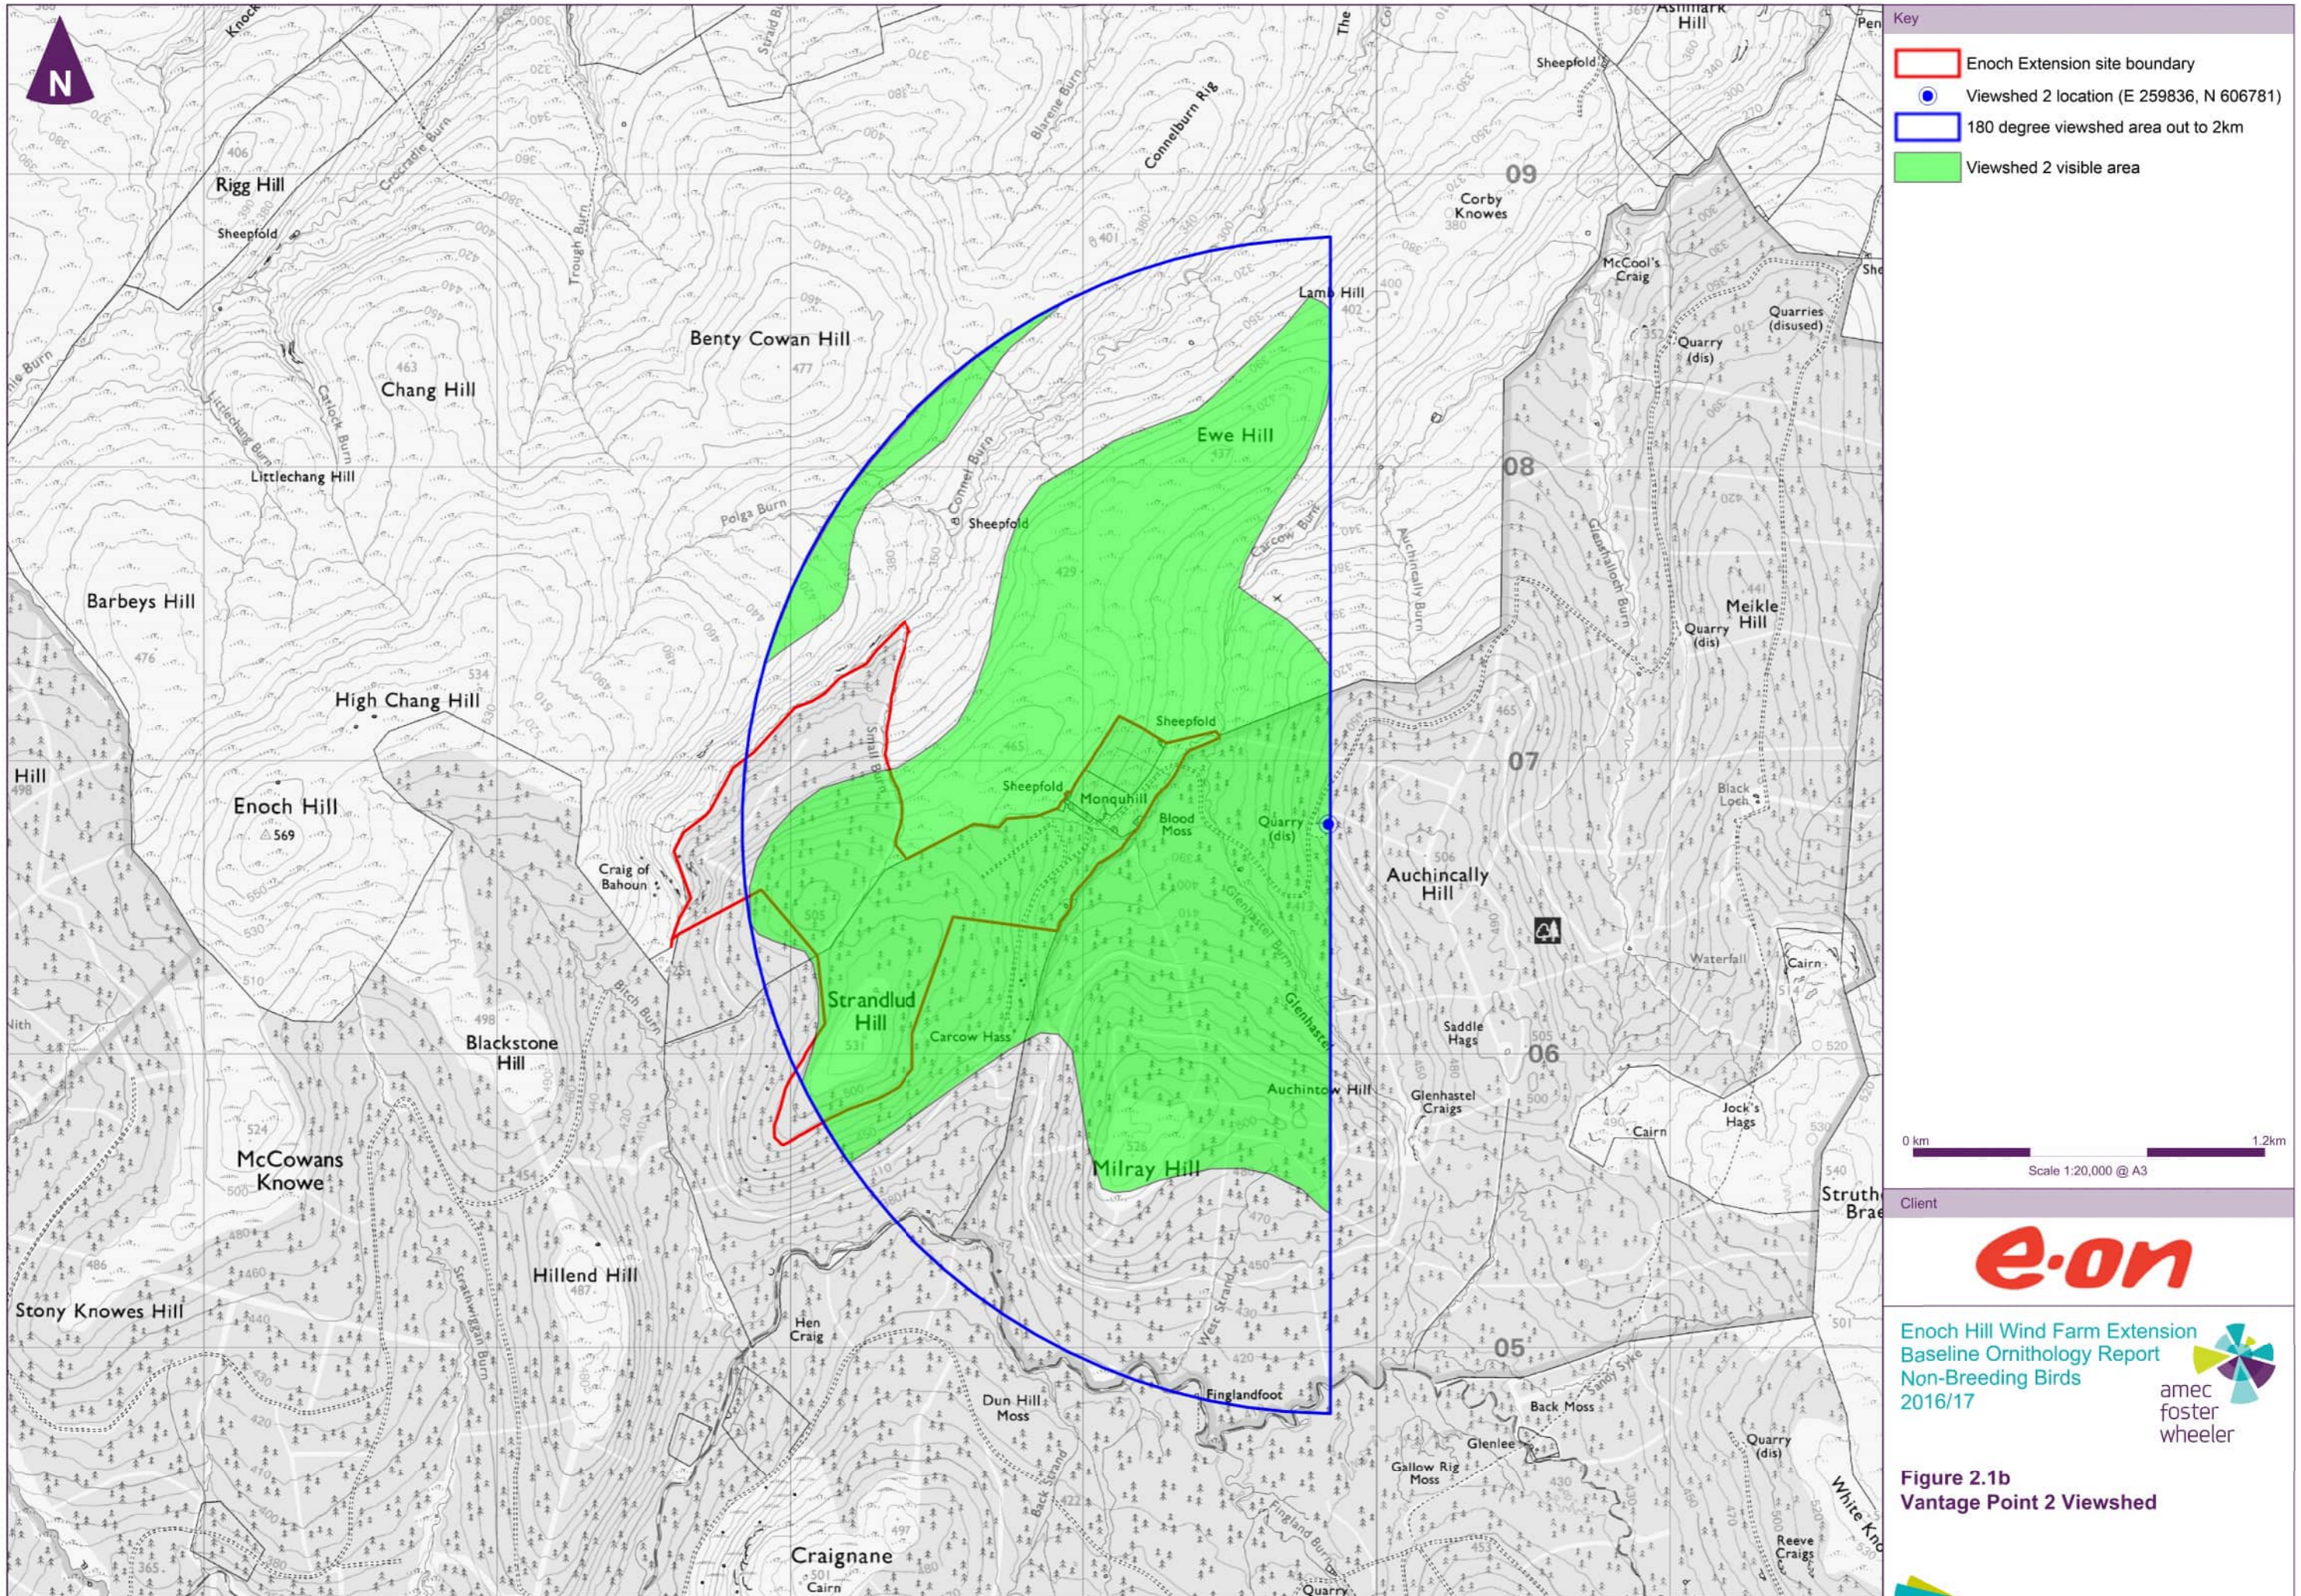

Appendix 12B

Baseline Report - 2016-2017 Non Breeding Season

Key

- Enoch Extension site boundary
- Viewshed 1 location (E 256756, N 607160)
- 180 degree viewshed area out to 2km
- Viewshed 1 visible area

0 km 1.2km
 Scale 1:20,000 @ A3

Client

Enoch Hill Wind Farm Extension
 Baseline Ornithology Report
 Non-Breeding Birds
 2016/17

Figure 2.1a
Vantage Point 1 Viewshed

Key

- Site boundary
- Golden plover flightline
- Black grouse on the ground
- Golden plover on the ground

Client

Enoch Hill Wind Farm
Extension
Baseline Ornithology
Report – Non-Breeding
Birds 2016/17

Figure 3.2
Incidental records of target species

file: W:\GWM\DATA\PROJECT\38388 Enoch Hill Extension Wind Farm Survey\1040 Design\GIS\mxd\38388-Gos61.mxd