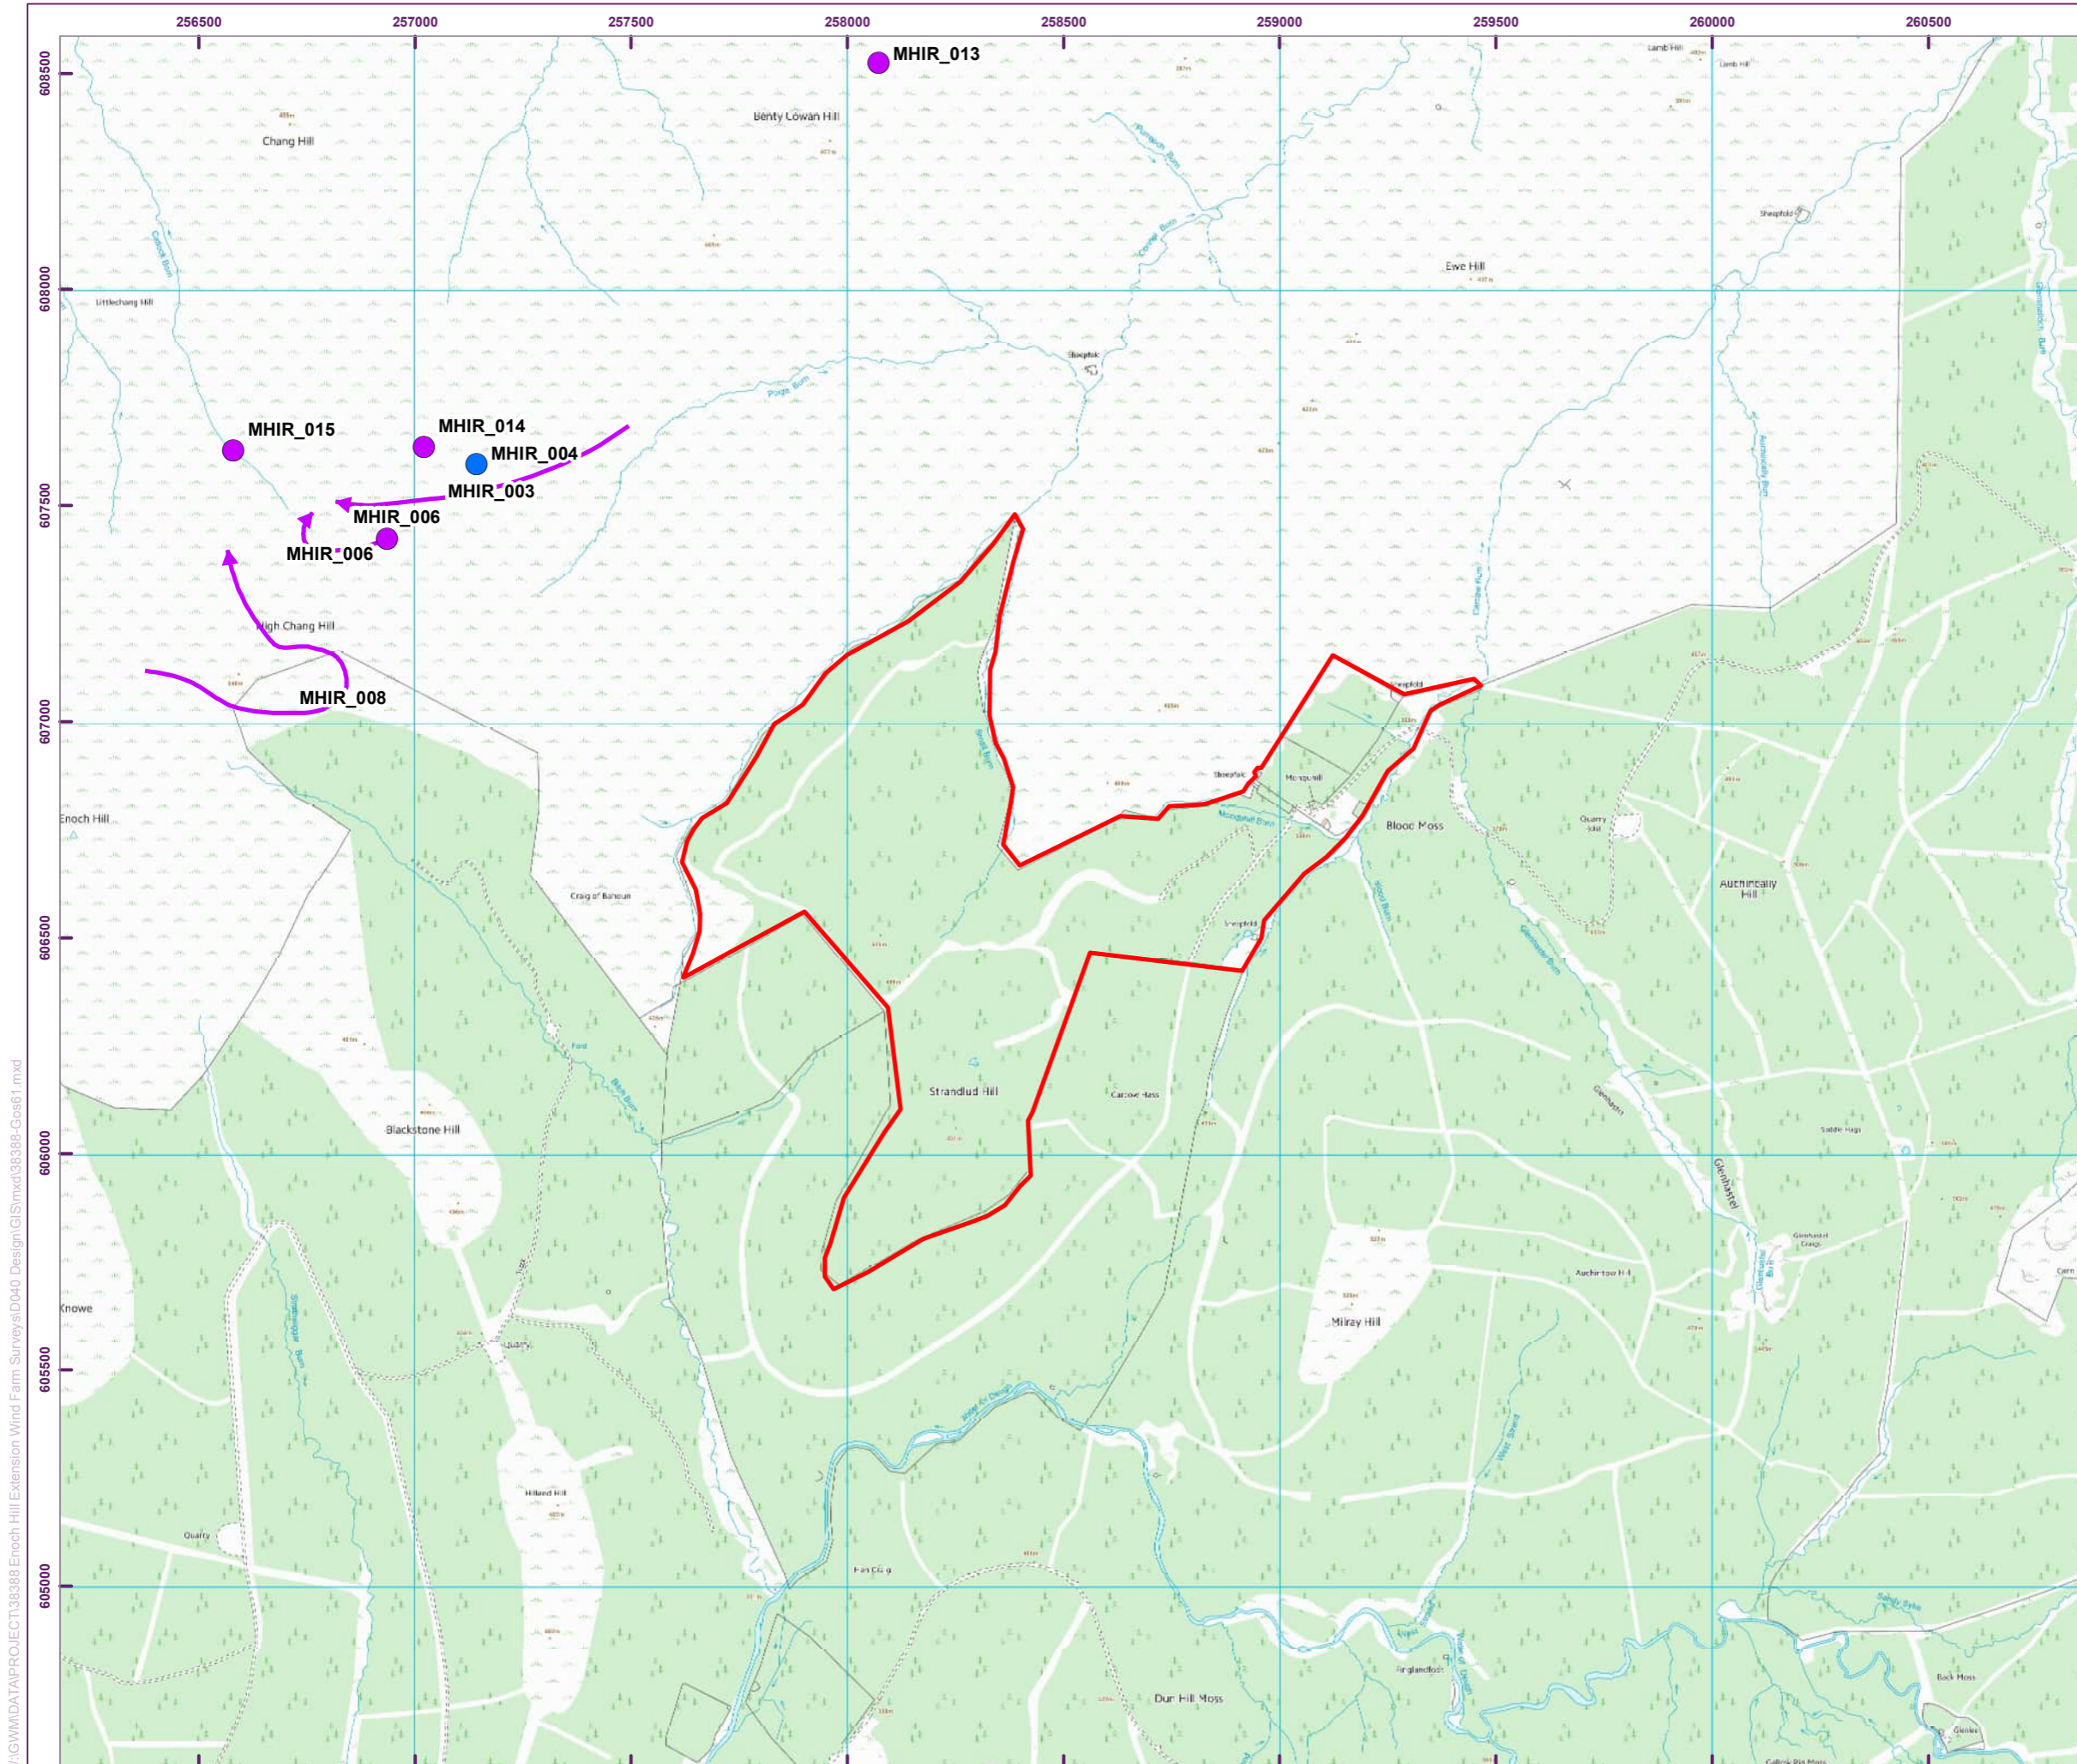

Appendix 12B

Baseline Report - 2016-2017 Non Breeding Season

Key

- Enoch Extension site boundary
- Viewshed 1 location (E 256756, N 607160)
- 180 degree viewshed area out to 2km
- Viewshed 1 visible area

0 km 1.2km
 Scale 1:20,000 @ A3

Client

Enoch Hill Wind Farm Extension
 Baseline Ornithology Report
 Non-Breeding Birds
 2016/17

Figure 2.1a
Vantage Point 1 Viewshed

Key

- Site boundary
- Golden plover flightline
- Black grouse on the ground
- Golden plover on the ground

Client

Enoch Hill Wind Farm
Extension
Baseline Ornithology
Report – Non-Breeding
Birds 2016/17

Figure 3.2
Incidental records of target species

file: W:\GWM\DATA\PROJECT\38388 Enoch Hill Extension Wind Farm Survey\1040 Design\GIS\mxd\38388-Gos61.mxd