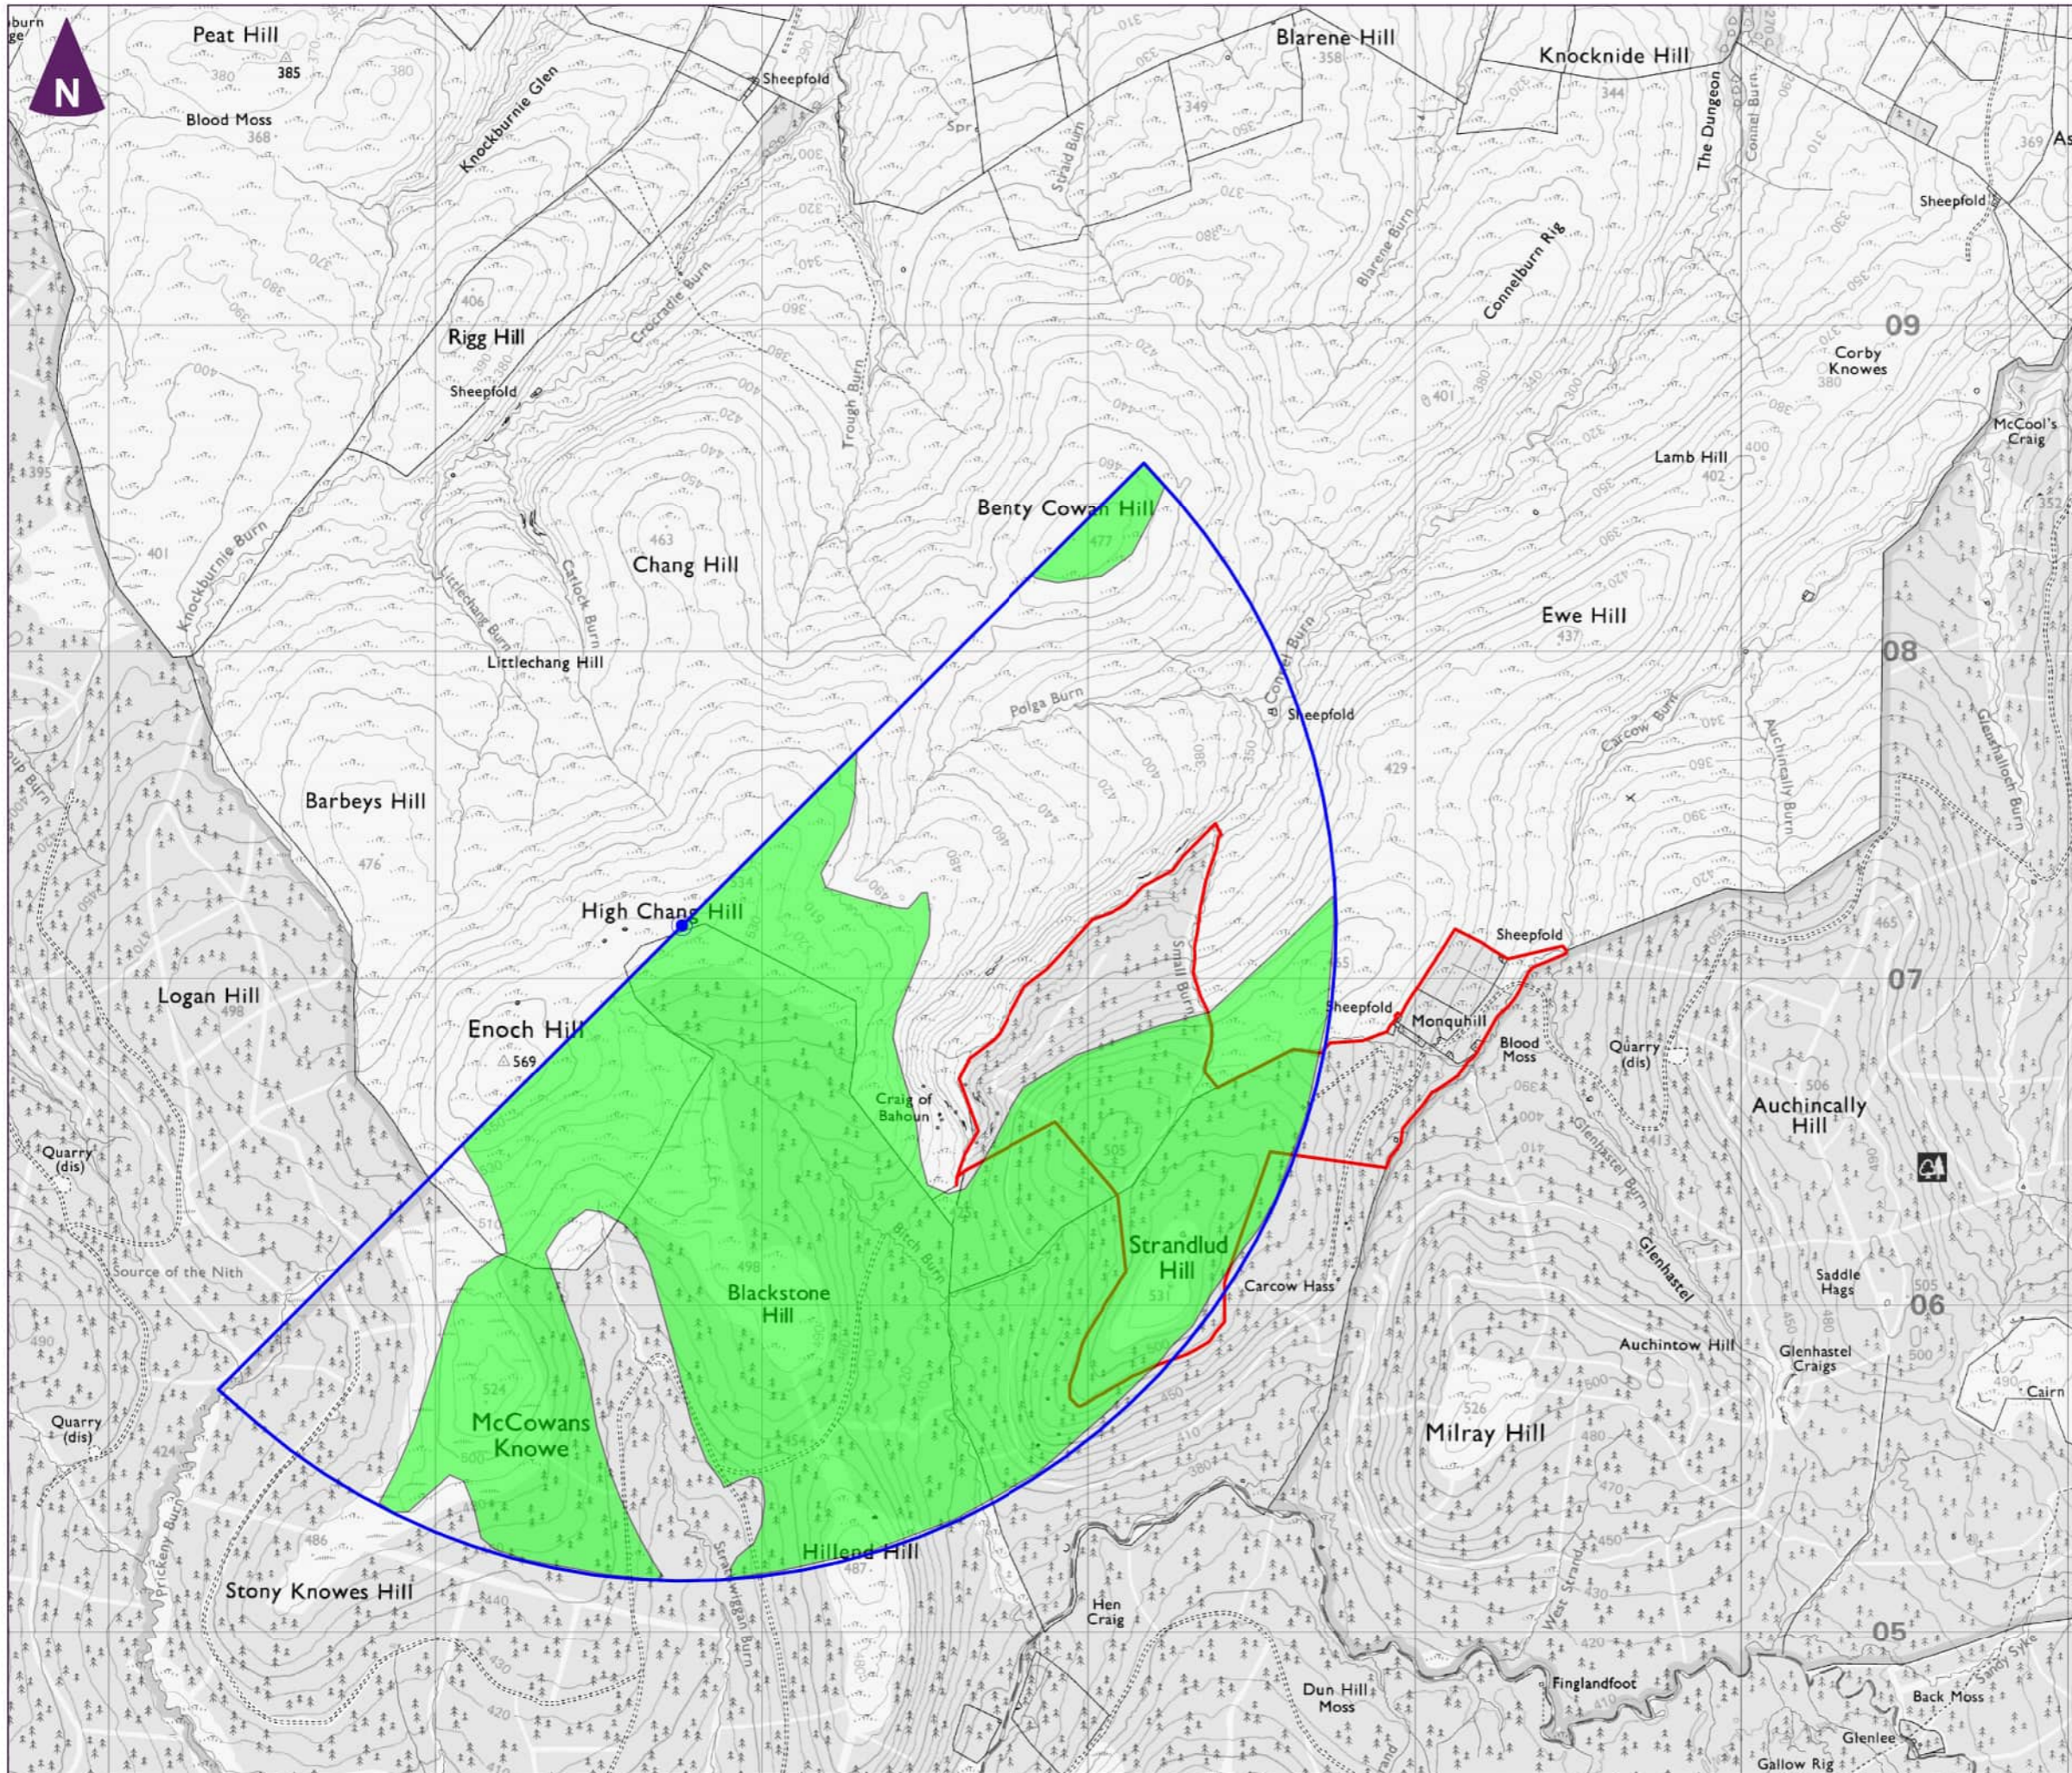

Appendix 12B

Baseline Report - 2016-2017 Non Breeding Season

Key

- Enoch Extension site boundary
- Viewshed 1 location (E 256756, N 607160)
- 180 degree viewshed area out to 2km
- Viewshed 1 visible area

0 km 1.2km
 Scale 1:20,000 @ A3

Client

Enoch Hill Wind Farm Extension
 Baseline Ornithology Report
 Non-Breeding Birds
 2016/17

Figure 2.1a
Vantage Point 1 Viewshed

Key

- Site boundary
- Golden plover flightline
- Black grouse on the ground
- Golden plover on the ground

Client

Enoch Hill Wind Farm
Extension
Baseline Ornithology
Report – Non-Breeding
Birds 2016/17

Figure 3.2
Incidental records of target species

file: W:\GWM\DATA\PROJECT\38388 Enoch Hill Extension Wind Farm Survey\1040 Design\GIS\mxd\38388-Gos61.mxd