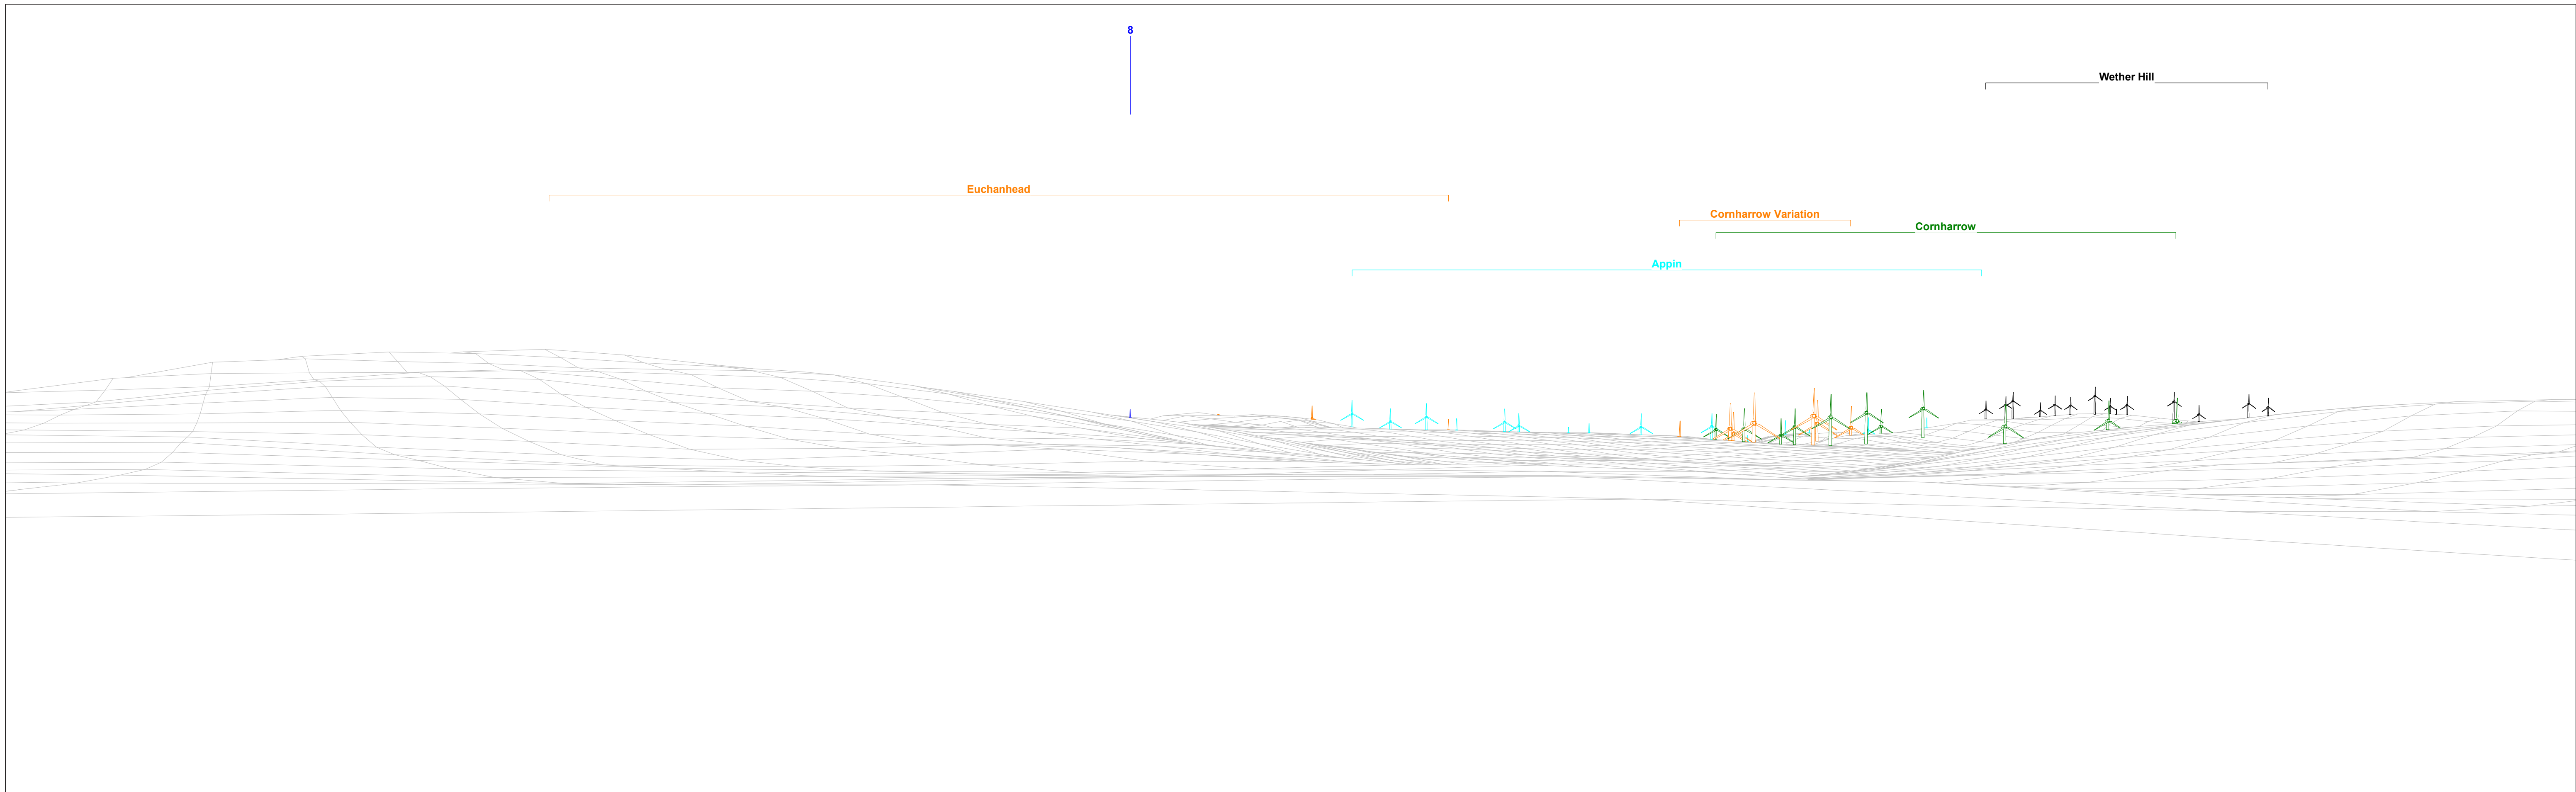

H:\Data\Projects\32964 - 36 SUB Long FEI\VA\DD40\Drawings\2022 36 Cultural Heritage\Figure 10.4 32964 - WOOD-X-X-X-FE-CH-0004_S0_P01.rvt
Originator: wilc08

Wireline drawing

Wind Farm Key: Lorg Wind Farm Existing Consented Application Scoping

OS reference: E264 013, N591 418
Eye level: 191.5m AOD
Direction of view: 37°
Nearest turbine: 8,617m
Horizontal field of view: 90° (cylindrical projection)
Principal distance: 522mm
Paper size: 841mm x 297mm (half A1)
Correct printed image size: 820 x 260mm

Client

Lorg Wind Farm
EIA Report

Figure 10.4
Wireframe visualisation:
View from Stroanfreggan Cairn (SM1043)

October 2022

View flat at a comfortable arm's length