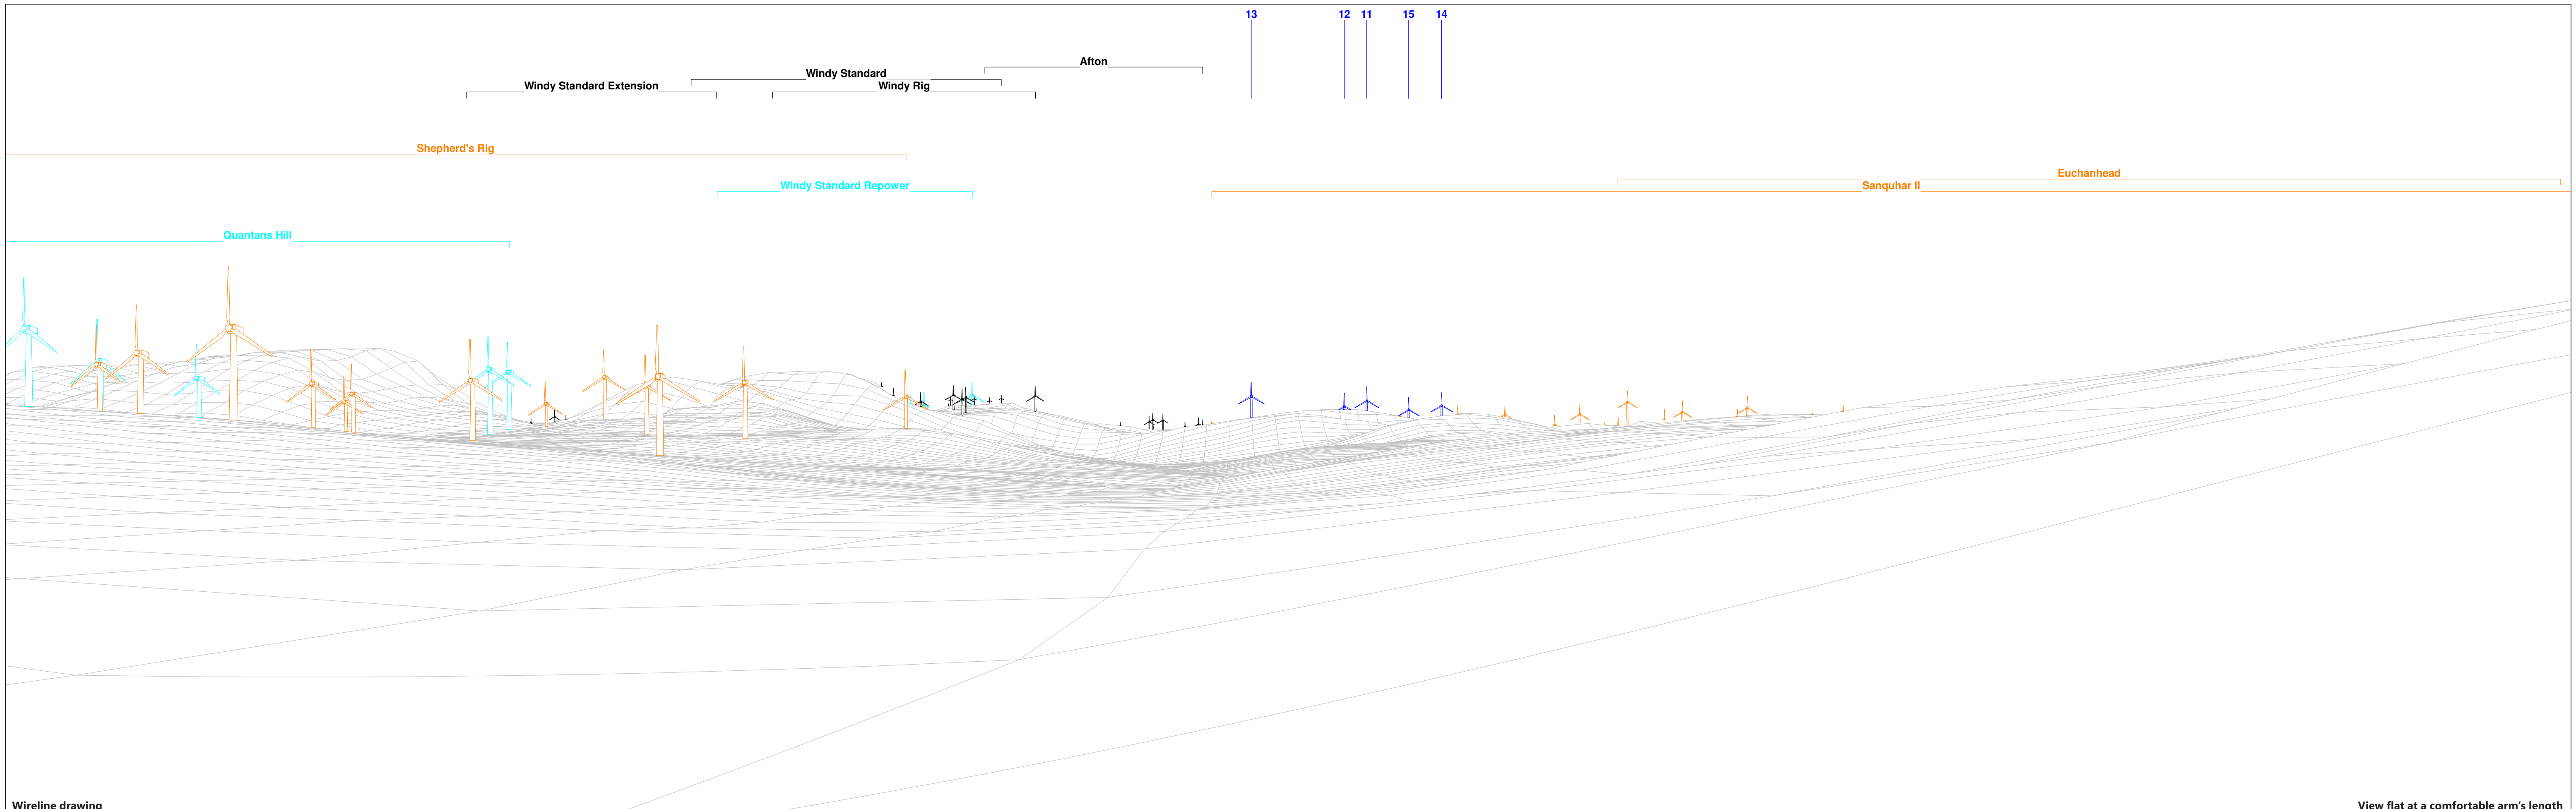

Wireline drawing

Wind Farm Key: ⚡ Lorg Wind Farm ⚡ Existing ⚡ Consented ⚡ Application ⚡ Scoping

OS reference:	E263 559, N592 031	Horizontal field of view:	90° (cylindrical projection)
Eye level:	196.5m AOD	Principal distance:	522mm
Direction of view:	2°	Paper size:	841mm x 297mm (half A1)
Nearest turbine:	8,317m	Correct printed image size:	820 x 260mm

Lorg Wind Farm
EIA Report

Figure 10.5
Wireframe visualisation:
View of Stroanfreggan Cairn (SM1043)
from Southern Uplands Way

October 2022

View flat at a comfortable arm's length